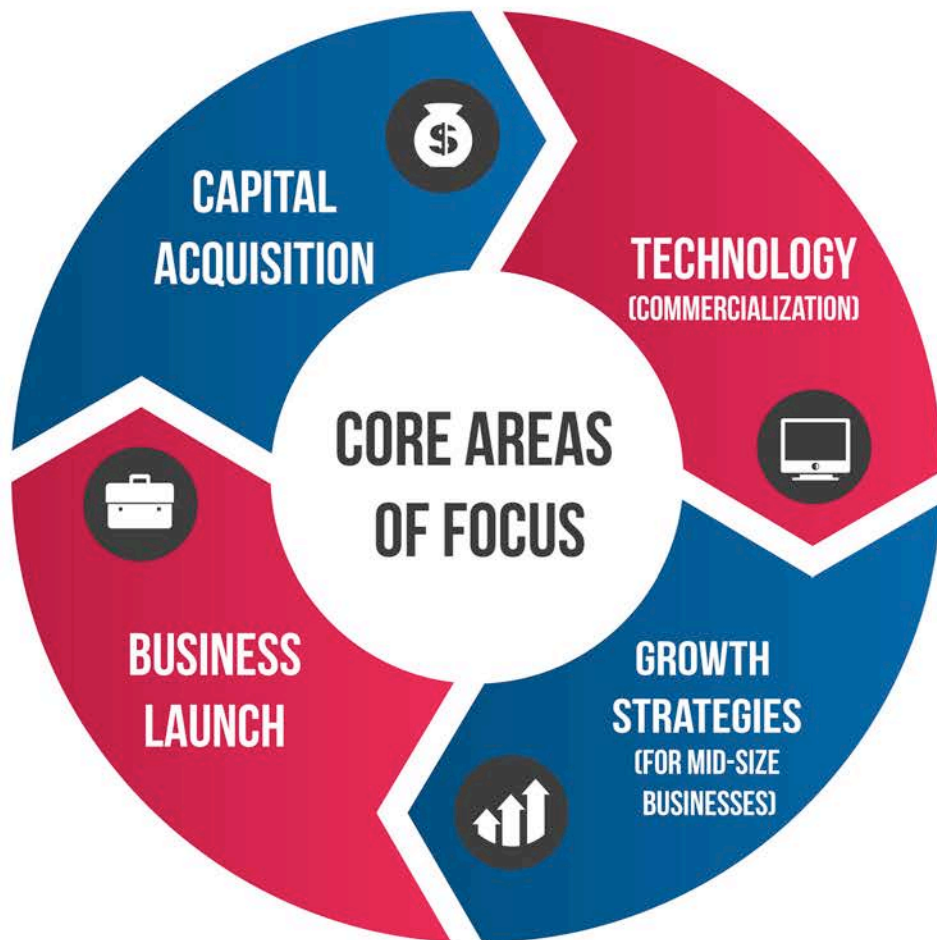

RESPONDING

TO ECONOMIC DEVELOPMENT

California's SBDCs are the state's proven, cost-effective, and accredited network focused on small business success. The program consistently demonstrates impactful small business results and investments to the state and the nation including: new jobs created, businesses created, capital infusion, and products exported. SBDC clients include minorities, women and veteran business owners, driving regional economic strategy across the state.

Cucina della Cucina LLC
Los Angeles Small Business Development Center at the College of the Canyons

- Obtained $400,000 loan for equipment
- Created 6 new jobs
- Increased profitability 141% year-over-year