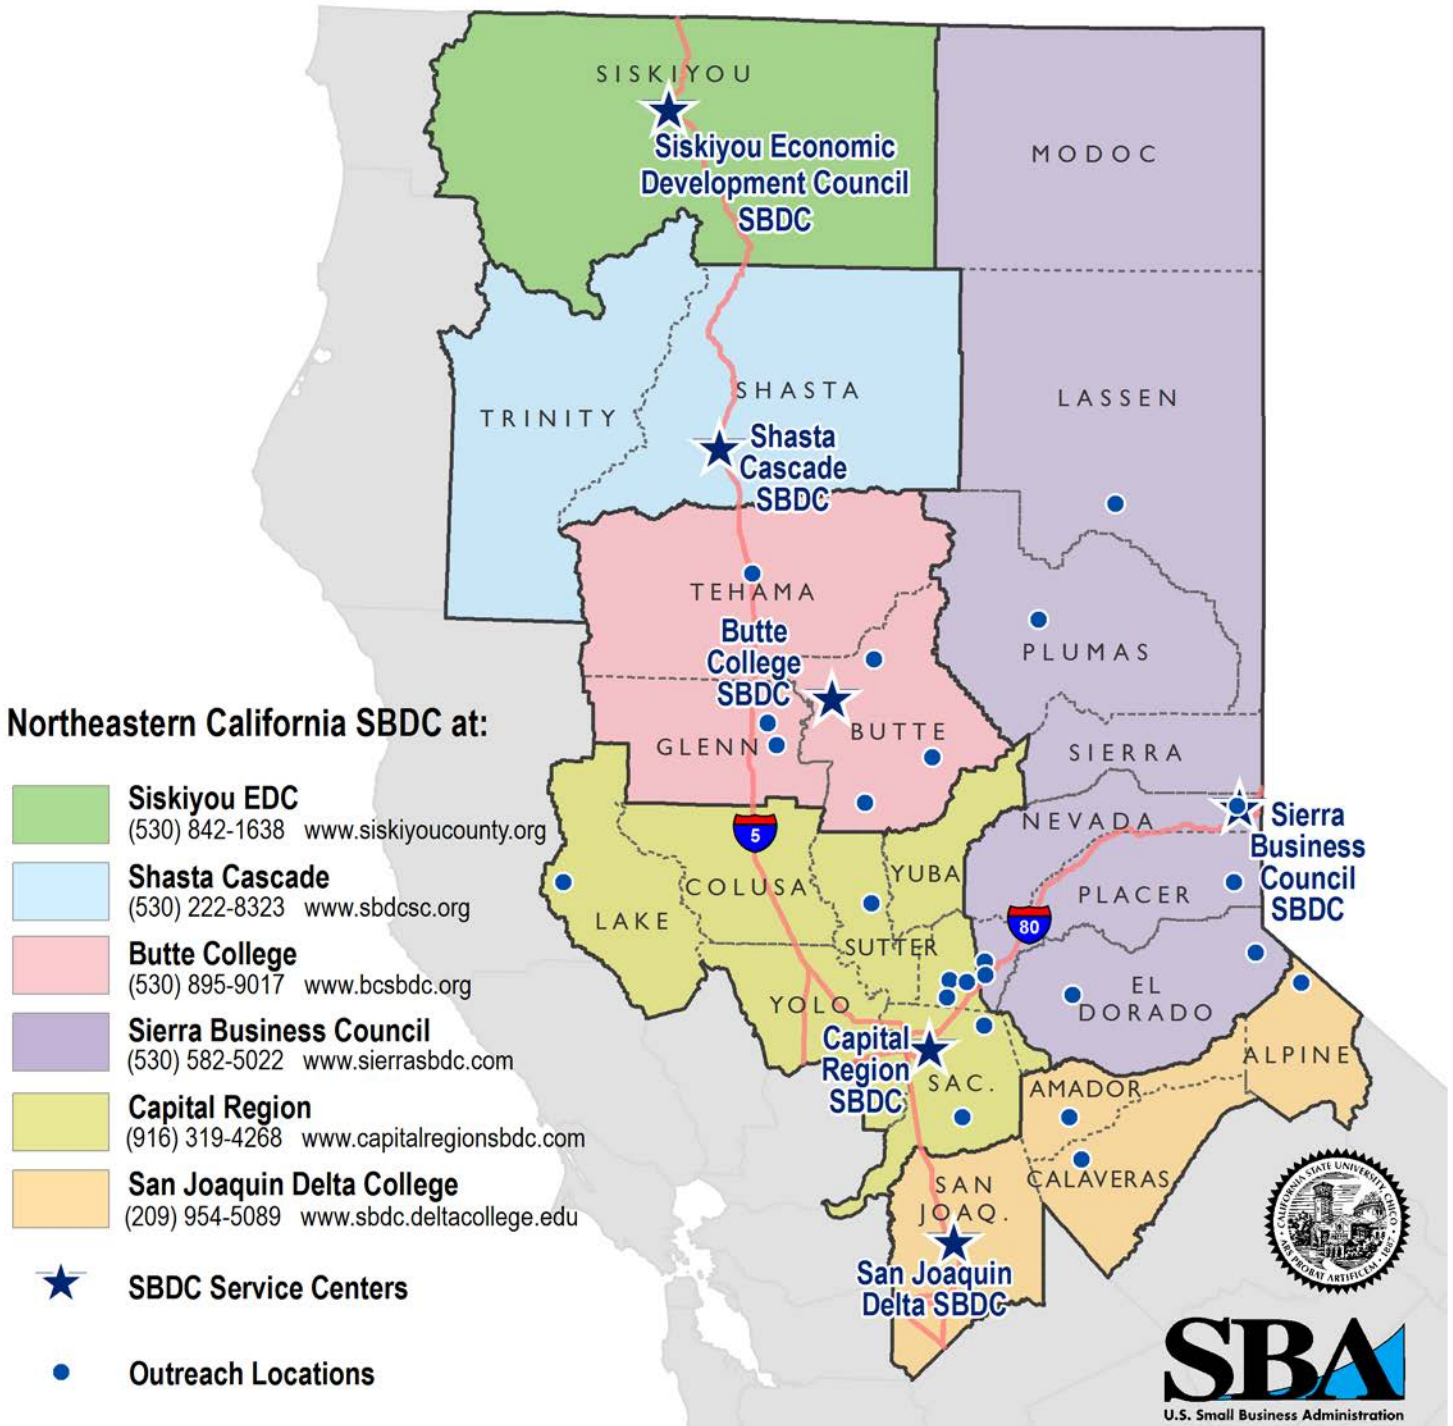

The Northeastern California SBDC Network

Small businesses in Northeastern California face a challenging economic climate and other problems specific to this region including difficulties in market access to capital, to name a few. NEC SBDC provides new and existing entrepreneurs with the information, skill development and professional consulting designed to help regional small businesses succeed.

Funded in part through a Cooperative Agreement with the U.S. Small Business Administration.